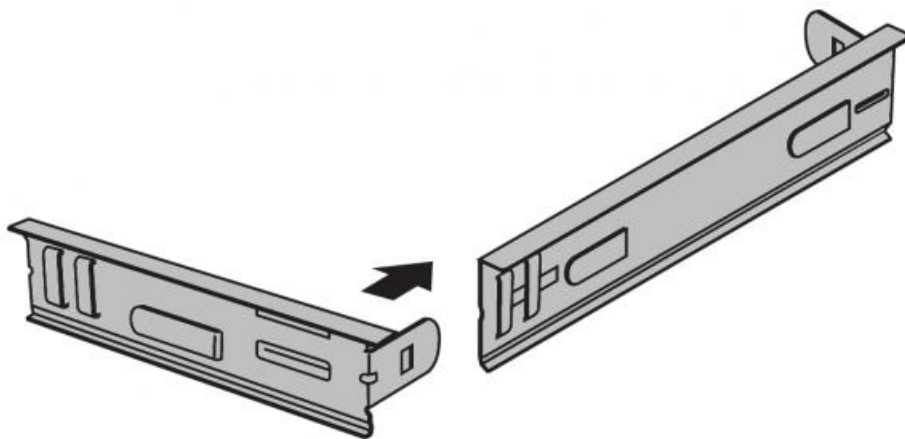

Assembly detail:

Price list

H	CT counter-frame									
	L									
	200 euro	300 euro	400 euro	500 euro	600 euro	700 euro	800 euro	900 euro	1000 euro	1200 euro
100	✓	✓	✓	✓	✓	✓	✓	✓	✓	✓
150	✓	✓	✓	✓	✓	✓	✓	✓	✓	✓
200	✓	✓	✓	✓	✓	✓	✓	✓	✓	✓
300	✓	✓	✓	✓	✓	✓	✓	✓	✓	✓
400	✓	✓	✓	✓	✓	✓	✓	✓	✓	✓
500	✓	✓	✓	✓	✓	✓	✓	✓	✓	✓
600	✓	✓	✓	✓	✓	✓	✓	✓	✓	✓
800	✓	✓	✓	✓	✓	✓	✓	✓	✓	✓
1000	✓	✓	✓	✓	✓	✓	✓	✓	✓	✓