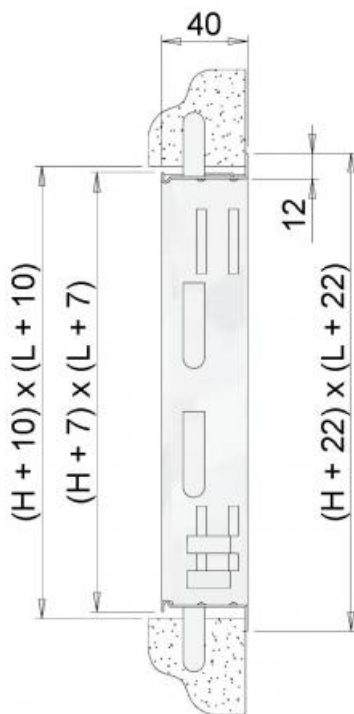

CT Counter-frame for air jets and grilles

Description

Galvanised steel counter-frames for air jets and grilles. The counter-frames are equipped with special brackets that are bent during installation to anchor them to the walls.

Use

Accessory compatible with EDC series diffusers, EBA - EBV - EBL series air jets and EGA - EGQ - EGF series grilles.

Notes

The frame is supplied disassembled and must be assembled on site.