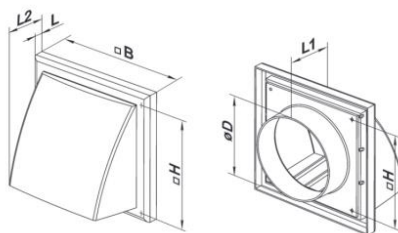

EAMV-V Supply and return grilles in PVC

Description :

Plastic supply and return grilles for outdoor installation, with rain cap and complete with circular duct flanges.

Dimensions and price list

Item normally available from stock

modello	BxB	HxH	L	L1	L2	ØD (flangia)	Sezione efficace m ²	portata massima m ³ /h	euro
EAMV-102-V	154	110	15	45	87	100	0,008	150	▼
EAMV-122-V	186	142	15	45	101	125	0,012	200	▼
EAMV-152-V	186	142	15	50	101	150	0,012	300	▼