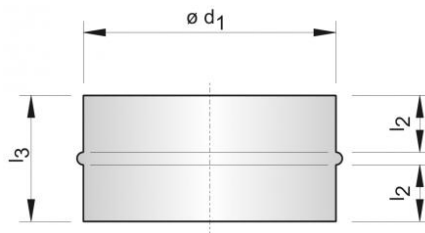

MM Male coupling connectors

Description

Male-male coupling connector for joining circular ducts.

Dimensions and price list

Dimensions are expressed in mm.

Item normally available from stock					
modello d1	l_2	l_3	s	manicotto MASCHIO MM	manicotto MASCHIO CON GUARNIZIONE A TENUTA MMG
mm	mm	mm	mm	euro	euro
80	40	90	0,6	✓	✓
100	40	90	0,6	✓	✓
125	40	90	0,6	✓	✓
140	40	90	0,6	✓	
150	40	90	0,6	✓	✓
160	40	90	0,6	✓	✓
180	40	90	0,6	✓	
200	40	90	0,6	✓	✓
250	40	90	0,6	✓	✓
280	60	130	0,6	✓	
300	60	130	0,6	✓	✓
315	60	130	0,7	✓	✓