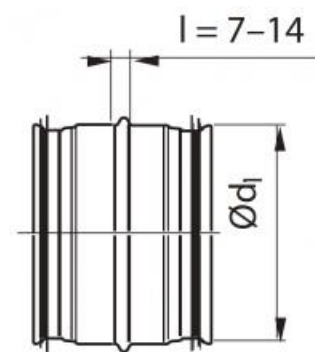

Dimensions and price list

All dimension are aspressed in mm.

$\varnothing d_1$	kg	Euro
355	0,76	a.r.
400	1,10	a.r.
450	1,34	a.r.
500	1,52	a.r.