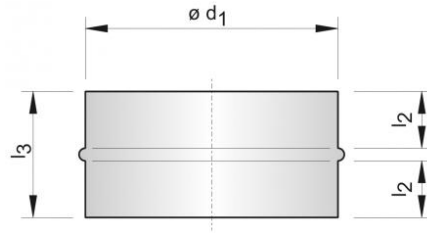

MM Male coupling connectors

Description

Male-male coupling connector for joining circular ducts.

Dimensions and price list

Dimensions are expressed in mm.

Dimensions from $\varnothing$ 80 mm to $\varnothing$ 315 mm.

Item normally available from stock					
modello d1	l_2	l_3	s	manicotto MASCHIO MM	manicotto MASCHIO CON GUARNIZIONE A TENUTA MMG
mm	mm	mm	mm	euro	euro
80	40	90	0,6	✓	✓
100	40	90	0,6	✓	✓
125	40	90	0,6	✓	✓
140	40	90	0,6	✓	
150	40	90	0,6	✓	✓
160	40	90	0,6	✓	✓
180	40	90	0,6	✓	
200	40	90	0,6	✓	✓
250	40	90	0,6	✓	✓
280	60	130	0,6	✓	
300	60	130	0,6	✓	✓
315	60	130	0,7	✓	✓