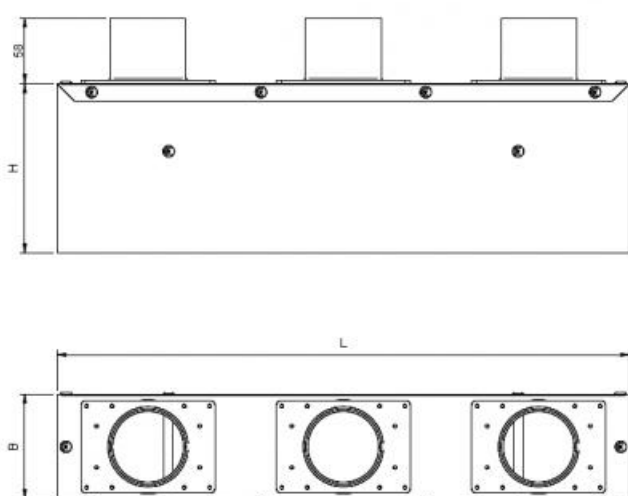

EPLL Plenum box in galvanized or painted steel

Description :

Plenum box in galvanized or matt black painted steel for EVLA linear grilles, with 63 mm diameter plastic rear spigot, designed for a perfect tightness with HTPÉ PLUS duct.

Dimensions and price list

Dimensions are expressed in mm

| model | dimensions L x B x H | galvanized | painted |
|----------|--------------------------------|------------|---------|
| | | euro | euro |
| EPLL-300 | 308 x 91 x 150 - 2 connections | ✓ | ✓ |
| EPLL-500 | 508 x 91 x 150 - 3 connections | ✓ | ✓ |
| EPLL-750 | 758 x 91 x 150 - 4 connections | ✓ | ✓ |