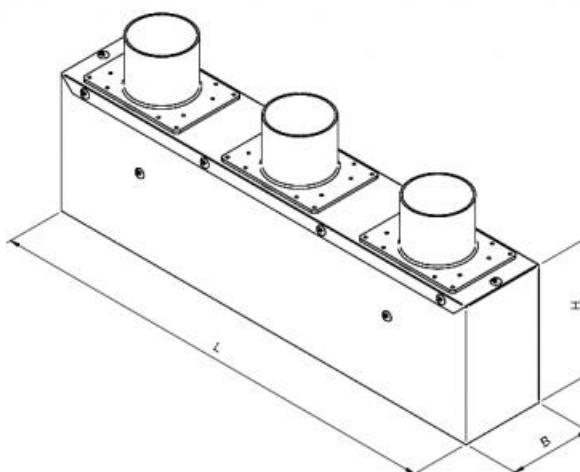

EPLL Plenum box in galvanized or painted steel

Description :

Plenum box in galvanized or matt black painted steel for EVLA linear grilles, with 63 mm diameter plastic rear spigot, designed for a perfect tightness with HTPÉ PLUS duct.

Dimensions and price list

Dimensions are expressed in mm

| model | dimensions L x B x H | galvanized | painted |
|----------|--------------------------------|------------|---------|
| | | euro | euro |
| EPLL-300 | 308 x 91 x 150 - 2 connections | ✓ | ✓ |
| EPLL-500 | 508 x 91 x 150 - 3 connections | ✓ | ✓ |
| EPLL-750 | 758 x 91 x 150 - 4 connections | ✓ | ✓ |