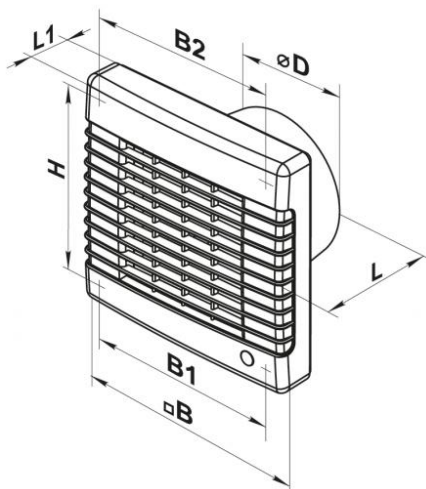

## Characteristics

Material : ABS.  
Colour: White.  
Installation: on wall or ceiling.

## dimensions

all measurements are in mm

| modello  | ØD  | B   | B1  | B2  | H   | L   | L1 |
|----------|-----|-----|-----|-----|-----|-----|----|
| EVMA 100 | 100 | 165 | 150 | 150 | 150 | 92  | 32 |
| EVMA 125 | 125 | 190 | 174 | 128 | 173 | 98  | 33 |
| EVMA 150 | 150 | 212 | 196 | 150 | 195 | 114 | 33 |