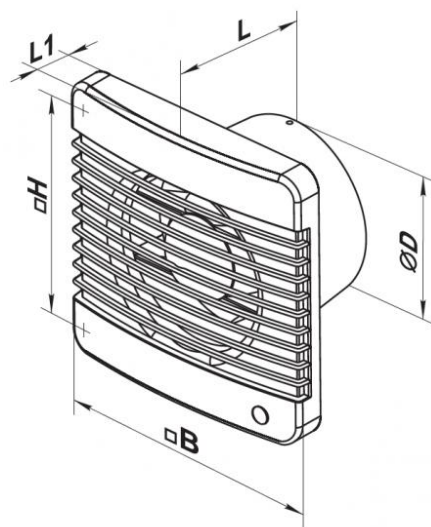

EVM Plastic helicoidal aspirator

Description

Helicoidal aspirator for small rooms equipped with light and very silent seven-blades impeller.

Characteristics

Material : ABS.
Colour: White.
Installation: wall or ceiling.

Use

- bathrooms;
- Small rooms where it is needed the air exchange.

dimensions

all measurements are in mm

model	ØD	B	H	L	L1
EVM 100	100	159	135	89	23
EVM 125	125	180	150	94	25
EVM 150	150	206	182	106	26

Operating data and price list