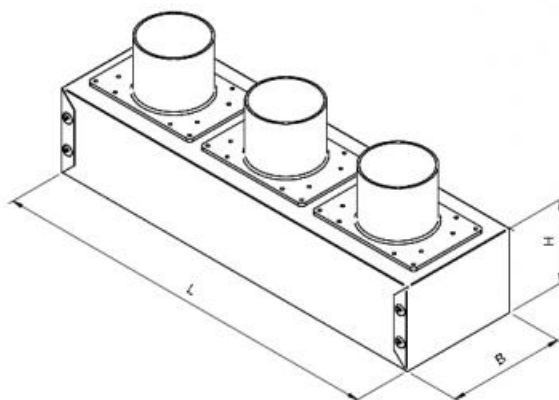

EPP Plenum box in galvanized steel with rear spigot

Description :

Plenum box in robust galvanized or matt black painted steel, with 63 mm diameter plastic rear spigot, designed for a perfect tightness with HTPE PLUS duct. Suitable for EAGF, EAG, EAL grilles.

Dimensions and price list :

Item normally available from stock

model	dimensions L x B x H	galvanized
		euro
EPP-1263	125x125x85 with 1 connection	∨
EPP-263	305x125x85 with 2 connections	∨
EPP-363	405x125x85 with 3 connections	∨