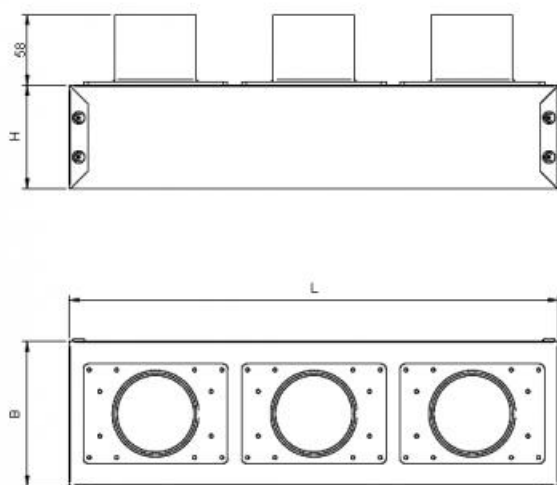

EPP Plenum box in galvanized steel with rear spigot

Description :

Plenum box in robust galvanized or matt black painted steel, with 63 mm diameter plastic rear spigot, designed for a perfect tightness with HTPE PLUS duct. Suitable for EAGF, EAG, EAL grilles.

Dimensions and price list :

Item normally available from stock

model	dimensions L x B x H	galvanized
		euro
EPP-1263	125x125x85 with 1 connection	∨
EPP-263	305x125x85 with 2 connections	∨
EPP-363	405x125x85 with 3 connections	∨