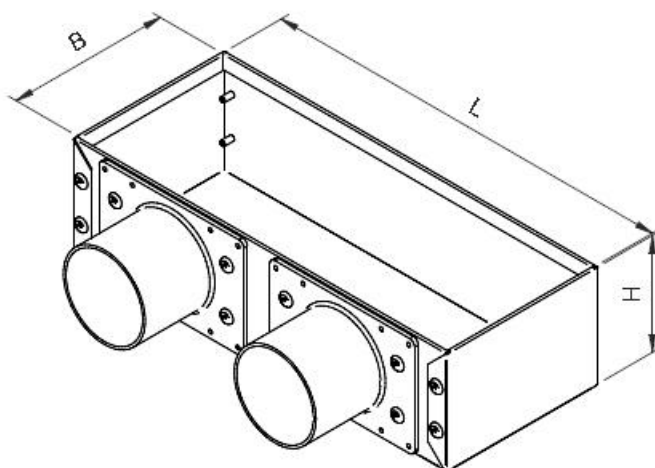

EPL Galvanized steel plenum box with side spigot

Description :

Plenum box in robust galvanized or matt black painted steel, with 63 mm diameter plastic side spigot, designed for a perfect tightness with HTPPE PLUS 63 duct. Suitable for EAGF, EAG, EAL grilles.

Dimensions and price list :

Item normally available from stock

model	dimensions L x B x H	galvanized
		euro
EPL-1263	125x125x85 with 1 connection	∨
EPL-263	305x125x85 with 2 connections	∨
EPL-363	405x125x85 with 3 connections	∨