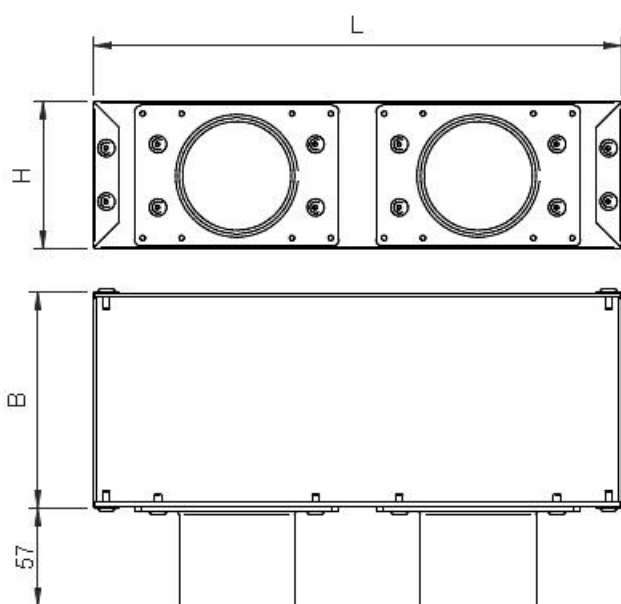

EPL Galvanized steel plenum box with side spigot

Description :

Plenum box in robust galvanized or matt black painted steel, with 63 mm diameter plastic side spigot, designed for a perfect tightness with HTPPE PLUS 63 duct. Suitable for EAGF, EAG, EAL grilles.

Dimensions and price list :

Item normally available from stock

model	dimensions L x B x H	galvanized
		euro
EPL-1263	125x125x85 with 1 connection	∨
EPL-263	305x125x85 with 2 connections	∨
EPL-363	405x125x85 with 3 connections	∨