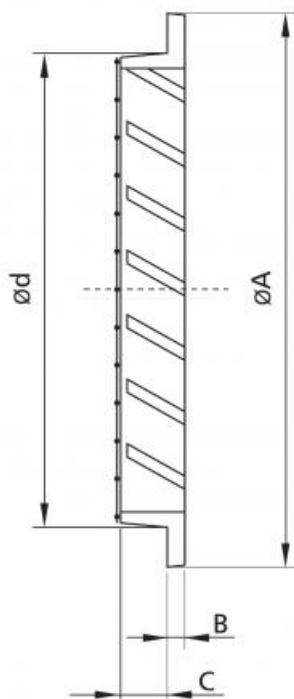

EAG-AL White painted aluminium grille with mesh

Description :

Aluminium grille with mesh for both supply and return of air.

Available white painted or aluminium.

Dimensions

Model	ød (mm)	øA (mm)	B (mm)	C (mm)	Effective section (m ²)	Weight (kg)
EAG-AL-100	100	125	5,0	15	0,0044	0,16
EAG-AL-125	125	150	5,0	15	0,0068	0,27
EAG-AL-150	150	175	5,0	15	0,0092	0,32
EAG-AL-160	160	185	5,0	15	0,0120	0,37
EAG-AL-200	200	225	5,0	15	0,0200	0,65
EAG-AL-250	250	275	5,0	15	0,0310	1,12
EAG-AL-315	315	350	7,0	15	0,0470	1,90
EAG-AL-400	400	430	7,0	50	0,0750	3,00

Price list:

White aluminium grille RAL 9016

Item normally available from stock		
model	White aluminium RAL 9016	Aluminium
	euro	euro
EAG-AL-100	▼	▼
EAG-AL-125	▼	▼
EAG-AL-150	▼	▼
EAG-AL-160	▼	▼
EAG-AL-200	▼	▼
EAG-AL-250	▼	▼
EAG-AL-315	▼	▼
EAG-AL-400	▼	▼