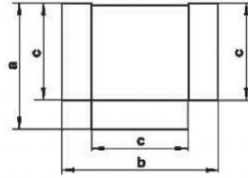

TEEP R 90° TEE in PVC

Dimensions and price list

Item normally available
from stock

model	dimensions mm	euro
737	120 x 60	▼
838	204 x 60	▼