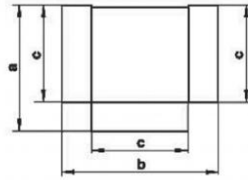

TEEP R 90° TEE in PVC

Dimensions and price list

Item normally available
from stock

model	dimensions mm	euro
737	120 x 60	▼
838	204 x 60	▼